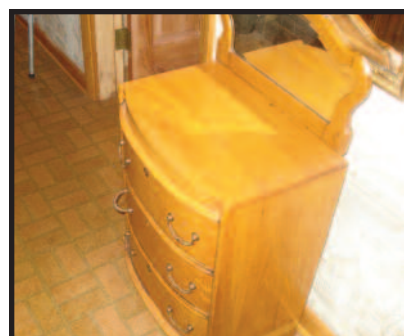

Home offers kitchen w/ built in appliances, dining room, living room, and family room with step down to Florida room w/ French doors leading to side deck. Office/study room – mud room off of garage w/ main level laundry and full bath. 4 bdrm upstairs w/ 2nd full bath. Finished attic or possible 5th bedroom w/ Copula nook w/ windows – full divided walk out basement w/ breaker elec. oil fired boiler heat – fruit cellar storage. Approx 20 X 20 gamble roof building. **Note:** Convenient location with loads of opportunity! Home open auction day at 10 AM.

LEADING THE AUCTION INDUSTRY SINCE 1945

**Furniture:** Duncan Phyfe table and matching china – twin bed – carved hip hugger chairs – Victorian stand – star top stand – Mah drop front secretary – oak pedestal table with 4 chairs – executive desk – knee hole desk – 3 pc Sterling House bdrm suite, full size – 2 Thomasville dressers w/ mirror and chest of drawers – vanity – several end stands – needle point chairs – unusual round front sm dresser w/ mirror – sock chest – Dep. Record cabinet – wall mirrors – modern bookcase – hall rack – mag rack – patio sofa w/ chairs – (3) Dep china cabinets – several floor and table lamps – game table – old Windsome #584 cook stove – Caine seat rocker – fern stands – several recliners including Lazy Boy – parlor chairs – flat top truck – blanket chest – several early frames including ancestral