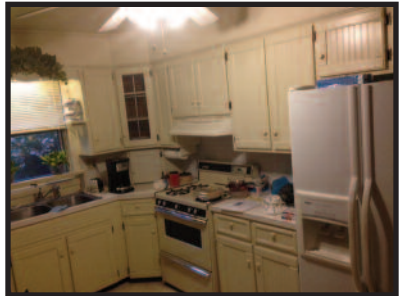

Tractor – Tools – Etc: Clean MF 231 diesel tractor, 3 pt, 1045 hrs – JD GT 275 HST riding tractor w/ 48” deck, Brinley plow, disc, wts – (2) single axle trailers – 4’ roller – 3 pt 6’ disc – 3 pt 2B plow – 3 pt King Kutter box blade w/ scarfire – 3 pt 100 gal water tote – 3 pt carry all – 3 pt slip scoop – alum siding model W-13-10 siding brake – sm pile barn slate – Toro 210E snow blower – sm upright air comp – 40” wood lathe w/ tools – wood clamps – 2 bicycles – Mantis tiller – sm port generator – Delta band saw – dowel machine – 12 V winch – misc lumber – hand and garden tools – metal shelving – sm table saw – old plank work bench – sm anvil – sm drill press – other misc

Furniture – Household – Collectibles: Depression glass – bracket lamps – bakers cupboard – flat wall kitchen cupboard – oak treadle & cabinet type sewing machines – Vict bookcase – sheet music cabinet – mission oak table – L new mat sofa & oversize chair & ottoman – sofa – king size bed – queen size bed and mat dresser – ent center – TV – lamps – trunks – armoire chest – tapestry – slant top storage box – Dep Era radio cabinet – treadmill – gas grill – flip top game table – dishes – ant glass – patio table and chairs – commercial Hobart table top elec mixer – lg mirror – baskets – jars – gas hot plate – telescope – loads of misc

TERMS ON CHATTELS: Cash, Check, Debit Card, Visa or MasterCard with proper ID auction day. 4% buyer’s premium on all sales with 4% waived for cash.