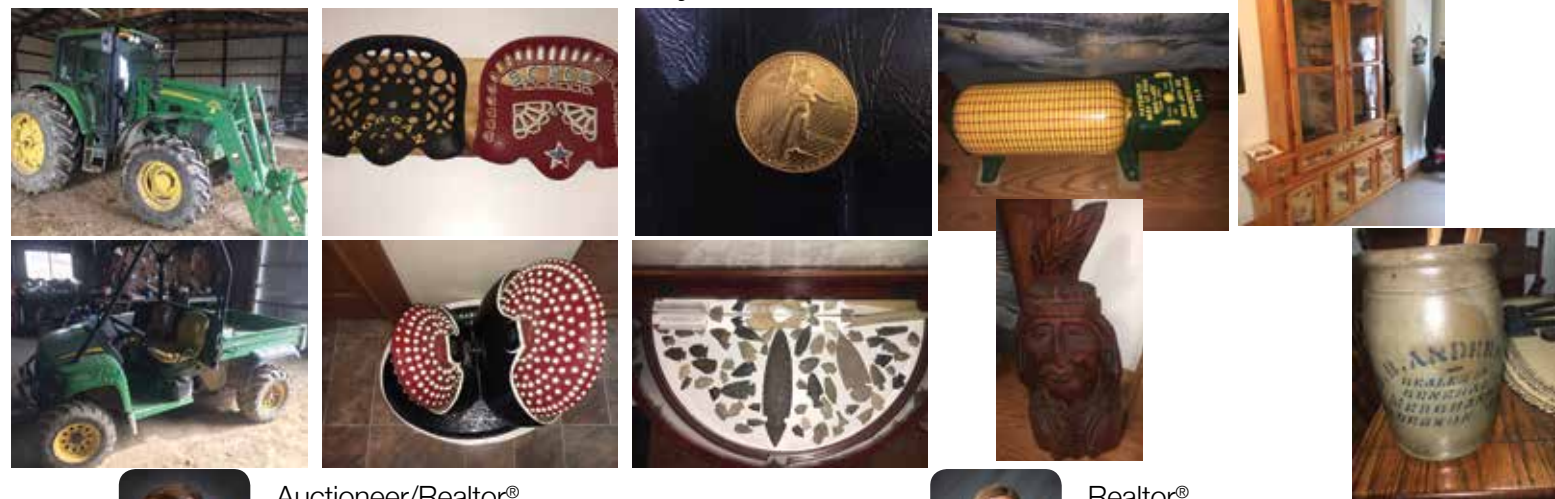

Misc. Tools - Household - Etc.: Echo blower - upright freezer - 2 door metal cabinet - cameras - HP Hobart commercial meat grinder 220 amp 4" - Smart Bander - cattle supplies - garbage disposal new in box - wine press - footed fire ring - copper still - steel cabinet - farm items and hardware - Homak stack tool box - tools - hitches - floor model Jet drill press - big wrenches - fish feeder, blast type - live trap - hack saw - binders - antique wood cabinet - ped grinder - rolls plastic

Tractor - Equipment: One-owner 2011 JD 6430 Premium 4WD tractor w/ cab, 673 self-leveling loader, 4sp, 2 remotes, 2400 hrs - spear - material bucket - pallet fork - one-owner 15' batwing hyd fold Bush hog - Gator XUV, 4wd, diesel. 1,255 hrs. - model 165 Huskee gravity box - nice Nor-Lake walk-in cooler 6 X 6 sn 37400822 - 500 gal. fuel tank w/ electric pump

Note: Tractor & equipment sell approx. 12 Noon.

TERMS ON CHATTELS: Driver's license or State ID required to register for bidder number. Cash, Check, Debit Card, Visa, or Master Card accepted. 4% buyer's premium on all sales; 4% waived for cash or check. Information is believed to be accurate but not guaranteed.

Auction By Order Of: Mark Anderson

Auctioneer/Realtor®
RUSSELL T. (RUSTY) KIKO, JR.
330.495.0923
rustykiko@kikocompany.com

Realtor®
STEPHANIE L. KANDEL
330.705.9880
skandel@kikocompany.com